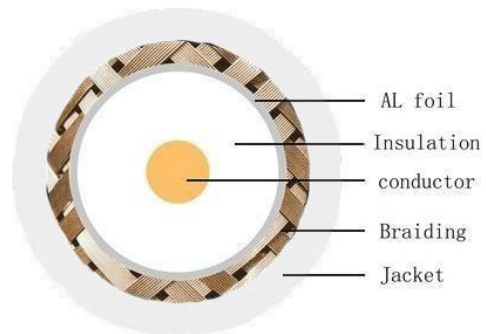

Product Specifications

Coaxial cable RG6 SAT - 75 ohm, PVC jacket, Eca , Emtex

Standard

- CE
- CPR : Eca

Application

- RF signal transmission
- MATV, CATV, CCTV
- Digital video applications
- Drop in broadcast
- Satellite systems

Specification

- Inner Conductor CU 1.02±0.01mm
- Dielectric Foam PE 4.70±0.20mm
- Shield Al Foil
- Braiding CU 16*3*0.12mm
- Jacket PVC 6.80±0.20mm

Electrical Specifications

- Impedance 75±2 Ω
- Capacitance 54 pF/m
- Velocity of Propagation 84%
- Operating Temp Range -10°C~65°C

Order and packaging codes

- CX6SATEMT - 100m roll - white color
- CX6SATEMT-500 - 500m drum - white color