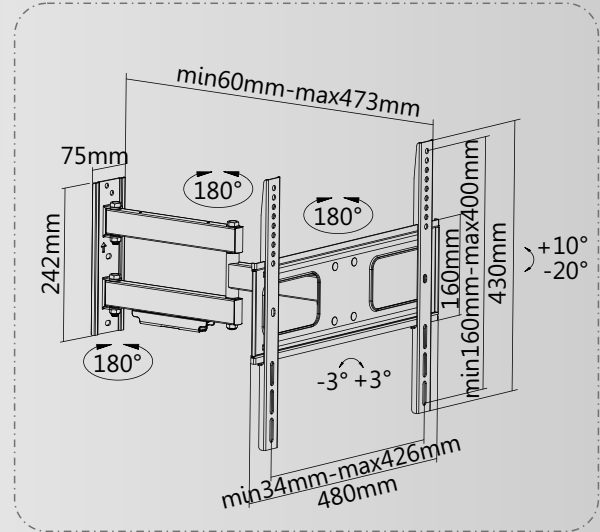

Heavy-duty LED LCD TV Wall Mounts

UCH0196

most
32"-55"

50kg
(110lbs)
MAX

60-473mm

Three Times
Strength
Tested

4pcs
Carton

Dimensions: 54x28.5x28cm
G.W/N.W: 18/15.24KG

Max.VESA 400x400