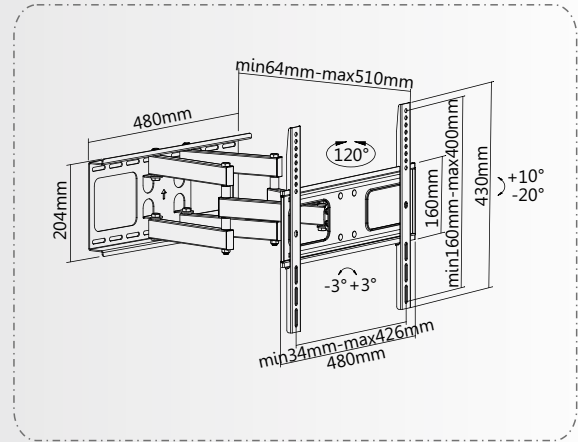

Heavy-duty LED LCD TV Wall Mount

UCH0197

most
32"-55"

50kg
(110lbs)
MAX

64-510mm

Three Times
Strength
Tested

2pcs
Carton

Dimensions: 60x24x16cm
G.W/N.W: 15/13.28KG

Max.VESA 400x400